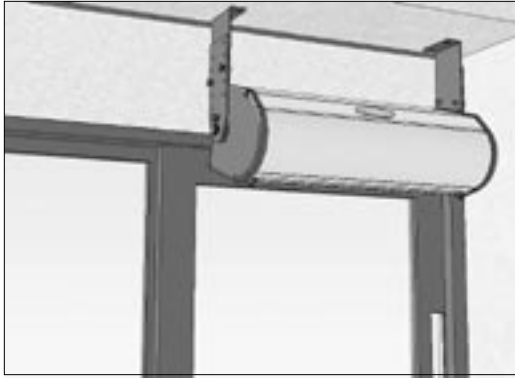

DRIVE-THRU UNIT

ACCESSORIES

MECHANICAL ACCESSORIES

DESCRIPTION	PART NO.
Adjustable Extension Bracket	66DTU008WMB
Replacement Filters	
16" Aluminum Recleanable Filter	80ALM1F2ALM-0516
24" Aluminum Recleanable Filter	80ALM1F2ALM-0524