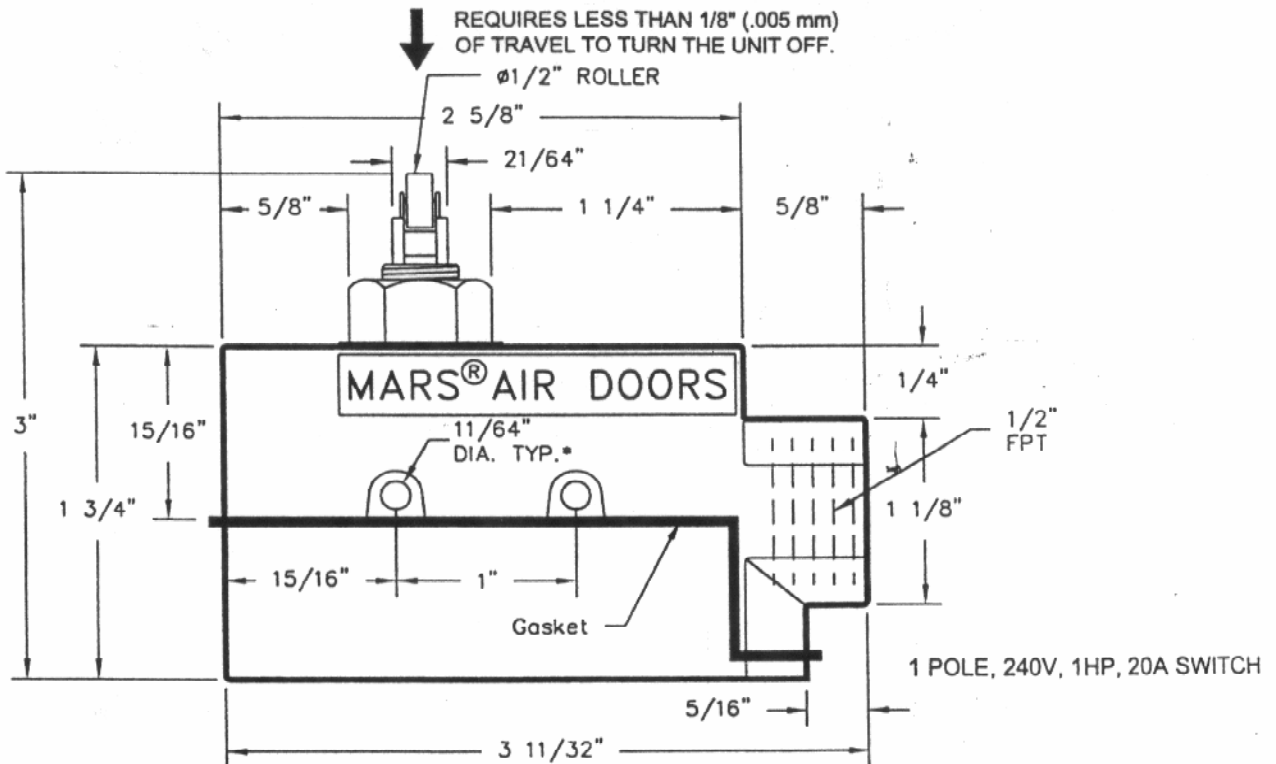

NEW STYLE
COMBINATION

Air Doors
BRAND AIR CURTAIN

#TZ-6112F

14716 S. BROADWAY, GARDENA, CA 90248 • TEL: (310) 532-1555 • FAX: (310) 324-3030

COMBINATION PLUNGER-ROLLER TYPE MICROSWITCH

NOTE:

Do not use a fastener larger than a #6 SHEET METAL SCREW or a #8 MACHINE SCREW to mount this microswitch. Forcing larger screws through the mounting holes destroys the switch and voids the warranty.

ONLY USE THE "NC" AND "C" TERMINALS IN THE MICROSWITCH.

THE SWITCH REQUIRES LESS THAN 1/8" (.005MM) OF TRAVEL TO TURN THE UNIT OFF. DO NOT USE THE SWITCH AS A DOOR STOP.