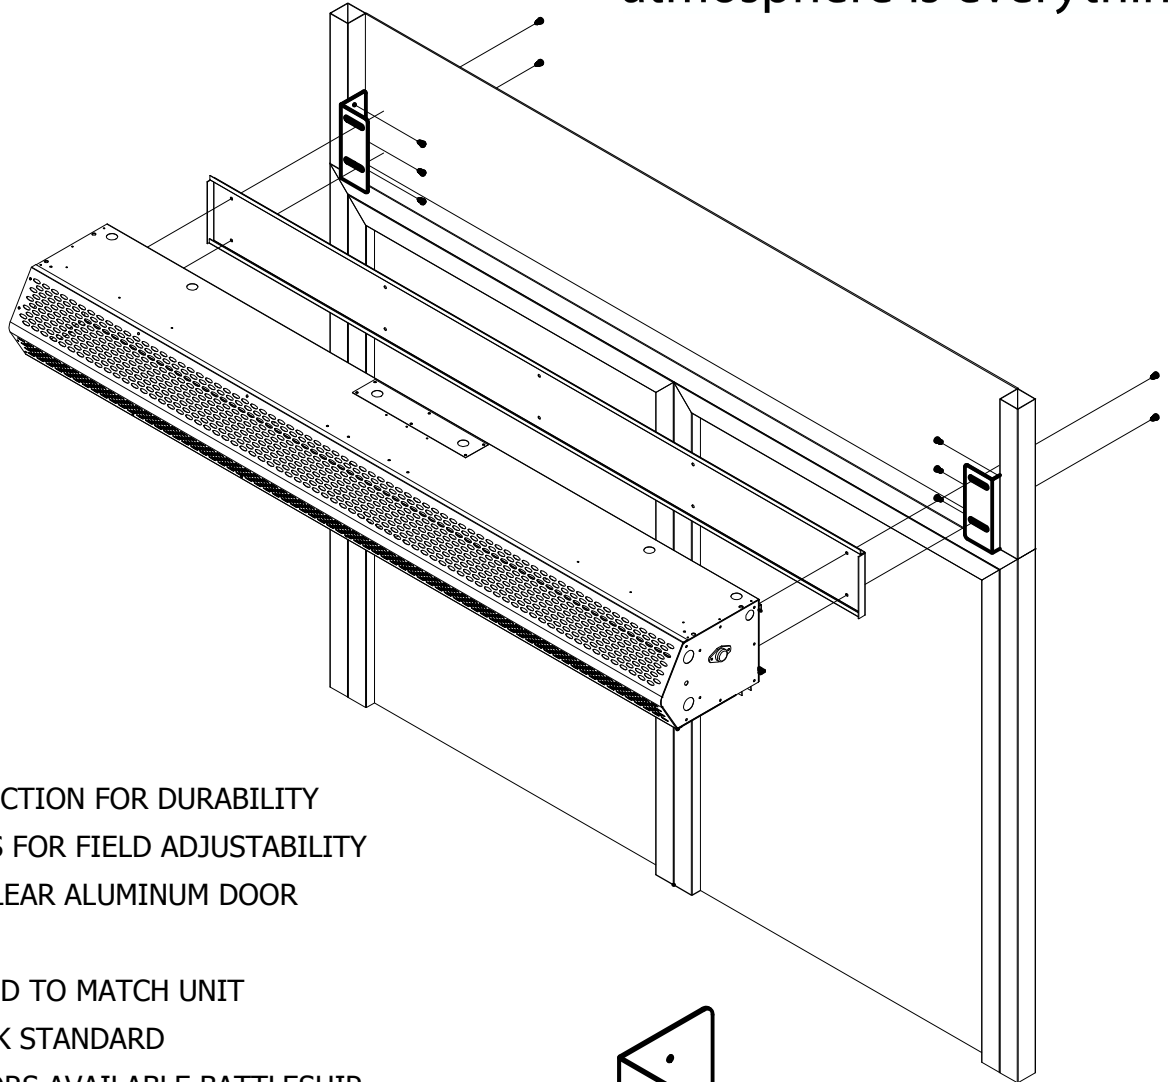

LOPRO TRANSOM MOUNTING BRACKET

atmosphere is everything

FEATURES:

- 18 GA CONSTRUCTION FOR DURABILITY
- SLOTTED HOLES FOR FIELD ADJUSTABILITY
- NOTCHED TO CLEAR ALUMINUM DOOR HEADER
- POWDER COATED TO MATCH UNIT
- OBSIDIAN BLACK STANDARD
- OPTIONAL COLORS AVAILABLE BATTLESHIP GRAY, PEARL WHITE, TITANIUM SILVER, SPARTAN BRONZE

BENEFITS:

- EASY TO INSTALL AND MOUNT
- FITS MOST CURRENT DOOR FRAME DEPTH
- MINIMIZES PENETRATION TO DOOR FRAME
- NO ADDITIONAL HOLES REQUIRED WHEN MOUNTING TO UNIT

DIMENTIONS:

- LENGTH: 3.000 in
- WIDTH: 2.750 in
- HEIGHT: 7.000 in
- THICKNESS: 0.048 in
- HOLE DIAMETER: 0.125 in
- SLOTS: 2.000 in x 0.375 in